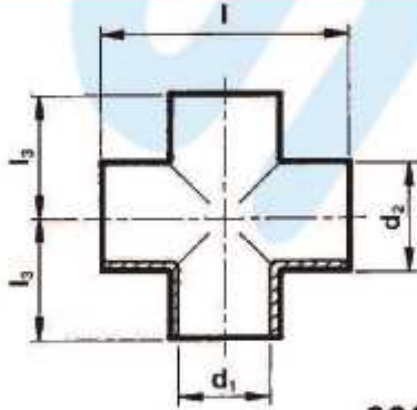

KAYNAKLI KROS TEE
 SCHWEIß - KREUZSTÜCK
 WELDING CROSS

30000

| DN | d1 | d ₂ Rd | l | l _b |
|-----|-----|-------------------|-----|----------------|
| 10 | 10 | 28 x 1/8" | 86 | 43 |
| 15 | 16 | 34 x 1/8" | 104 | 52 |
| 20 | 20 | 44 x 1/6" | 118 | 59 |
| 25 | 26 | 52 x 1/6" | 144 | 72 |
| 32 | 32 | 58 x 1/6" | 154 | 77 |
| 40 | 38 | 65 x 1/6" | 178 | 89 |
| 50 | 50 | 78 x 1/6" | 190 | 95 |
| 65 | 66 | 95 x 1/6" | 220 | 110 |
| 80 | 81 | 110 x 1/4" | 240 | 120 |
| 100 | 100 | 130 x 1/4" | 360 | 180 |
| | | | | |
| | | | | |